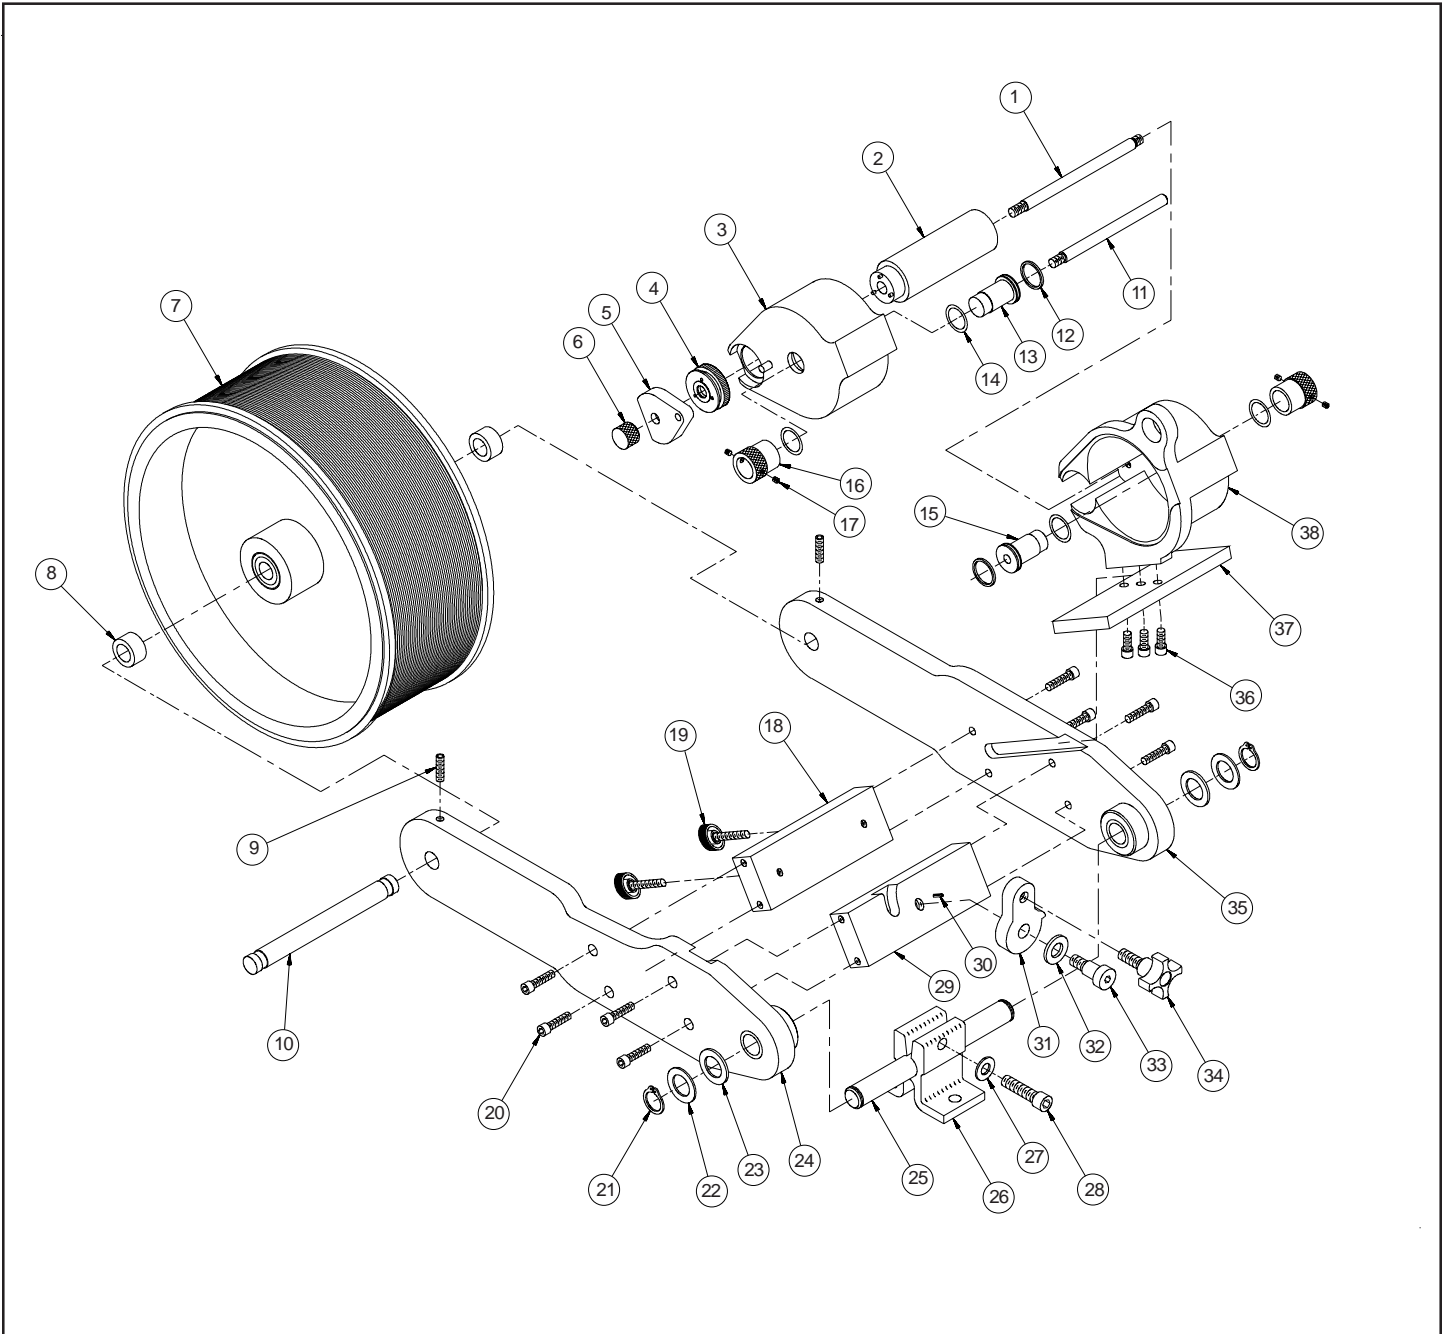

October 12, 2009

WPNP-400NI-12 NON-POROUS WEB PRINTER ASSEMBLY

WPNP-400NI-12 NON-POROUS WEB PRINTER PARTS LIST

KEY NO.	PART NUMBER	QTY. REQD.	DESCRIPTION
1	WPNP-009	1	4" TRANSFER ROLL AXLE
2	WPNP-TRA-4	1	4" TRANSFER ROLL ASSEMBLY
3	WPNP-CA2	1	NP COVER ASSEMBLY
4	NP-14	1	KNURLED DRIVE WHEEL W/DELRIN WASHER
5	WPNP-011	1	DRIVE WHEEL COVER
6	NP-17	1	COVER RETAINING KNOB
7	WPNP-400NI-12-PDA	1	PRINT DRUM ASSEMBLY
8	WPNP-022	2	PRINT DRUM DELRIN AXLE SPACER
9	WPNP-020	2	SET SCREW - 1/4-20 X 1.00" LG.
10	WPNP-021	1	4" PRINT DRUM AXLE
11	WPNP-038	1	4" INK ROLL AXLE
12	NP-21	2	O-RING, ECCENTRIC
13	NP-20C	1	ECCENTRIC, INK ROLL
14	HP-42	4	DELRIN WASHERS
15	WPNP-039	1	ECCENTRIC, INK ROLL (MODIFIED)
16	NP-19	2	ECCENTRIC KNURLED KNOB
17	HP-06	4	SET SCREW, 8-32 X 3/16"
18	WPNP-014	1	JOINING BAR "A"
19	WPNP-PAK	2	POSITION ADJUSTING KNOB
20	CR-13	8	SCREW, 1/4-20 X 1.0" SHC
21	CF-13	2	SNAP RING FOR 3/4" SHAFT
22	CW-01	2	3/4" STEEL FLAT WASHER
23	CW-05	2	3/4" NYLON FLAT WASHER
24	WPNP-SFA-12	1	SIDE FRAME "A"
25	WPNP-025	1	MOUNTING SHAFT
26	CM-17	1	BRACKET, MOUNTING COLUMN
27	CW-02	1	3/8" STEEL FLAT WASHER
28	CF-09	1	SCREW, 3/8-16 X 1-1/2" SHC
29	WPNP-015	1	JOINING BAR "B"
30	CR-16	1	COMPRESSION PIN
31	WPNP-016	1	PIVOT LOCK
32	WPNP-032	1	DELRIN LATCH WASHER
33	WPNP-019	1	PIVOT LOCK SHOULDER SCREW
34	WPNP-LKA	1	LOCK KNOB ASSEMBLY
35	WPNP-SFB-12	1	SIDE FRAME "B"
36	MC-02	3	SCREW, 1/4-20 X 5/8" LG. SHC
37	WPNP-029	1	INKING SYSTEM MOUNTING PLATE
38	WPNP-040	1	NP COVER, STATIONARY

NON-POROUS WPNP-400NI-12 WEB PRINTER PRINT DRUM ASSEMBLY

NON-POROUS WPNP-400NI-12 WEB PRINTER PRINT DRUM ASSEMBLY PARTS LIST

KEY NO.	PART NUMBER	QTY. REQD.	DESCRIPTION
1	CB-04	2	BEARING, PRINT DRUM
2	WPNP-034	2	O-RING, P.D. BEARER (SQUARE CUT)
3	WPNP-033	1	PRINT DRUM - 12" DIAMETER
3	WPNP-037	1	RIBTYPE RING