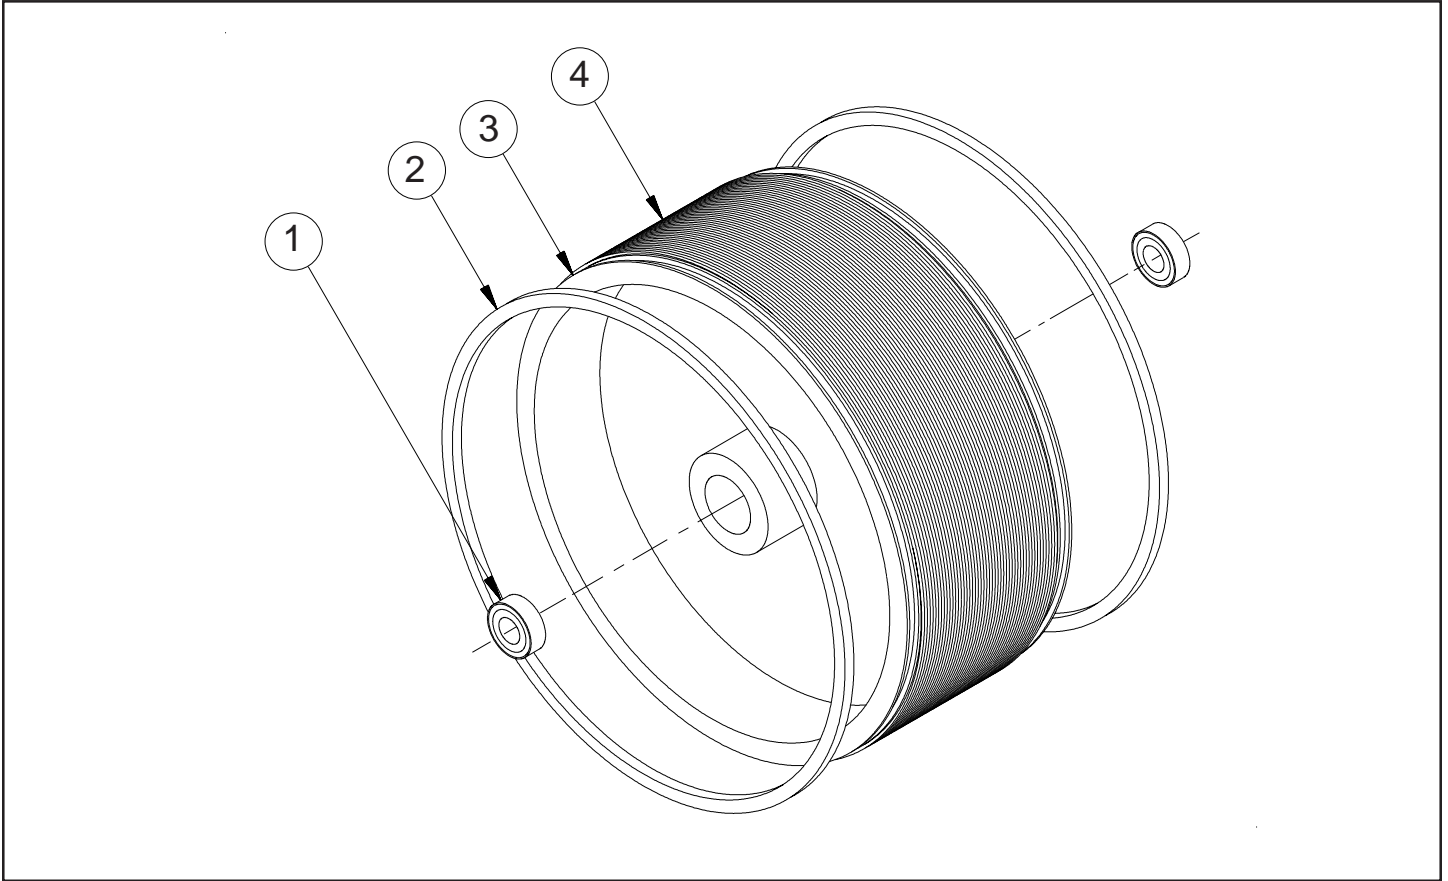

October 12, 2009

WPNP-400NI-12 NON-POROUS WEB PRINTER ASSEMBLY

WPNP-400NI-12 NON-POROUS WEB PRINTER PARTS LIST

KEY NO.	PART NUMBER	QTY. REQD.	DESCRIPTION
1	WPNP-009	1	4" TRANSFER ROLL AXLE
2	WPNP-TRA-4	1	4" TRANSFER ROLL ASSEMBLY
3	WPNP-CA2	1	NP COVER ASSEMBLY
4	NP-14	1	KNURLED DRIVE WHEEL W/DELRIN WASHER
5	WPNP-011	1	DRIVE WHEEL COVER
6	NP-17	1	COVER RETAINING KNOB
7	WPNP-400NI-12-PDA	1	PRINT DRUM ASSEMBLY
8	WPNP-022	2	PRINT DRUM DELRIN AXLE SPACER
9	WPNP-020	2	SET SCREW - 1/4-20 X 1.00" LG.
10	WPNP-021	1	4" PRINT DRUM AXLE
11	WPNP-038	1	4" INK ROLL AXLE
12	NP-21	2	O-RING, ECCENTRIC
13	NP-20C	1	ECCENTRIC, INK ROLL
14	HP-42	4	DELRIN WASHERS
15	WPNP-039	1	ECCENTRIC, INK ROLL (MODIFIED)
16	NP-19	2	ECCENTRIC KNURLED KNOB
17	HP-06	4	SET SCREW, 8-32 X 3/16"
18	WPNP-014	1	JOINING BAR "A"
19	WPNP-PAK	2	POSITION ADJUSTING KNOB
20	CR-13	8	SCREW, 1/4-20 X 1.0" SHC
21	CF-13	2	SNAP RING FOR 3/4" SHAFT
22	CW-01	2	3/4" STEEL FLAT WASHER
23	CW-05	2	3/4" NYLON FLAT WASHER
24	WPNP-SFA-12	1	SIDE FRAME "A"
25	WPNP-025	1	MOUNTING SHAFT
26	CM-17	1	BRACKET, MOUNTING COLUMN
27	CW-02	1	3/8" STEEL FLAT WASHER
28	CF-09	1	SCREW, 3/8-16 X 1-1/2" SHC
29	WPNP-015	1	JOINING BAR "B"
30	CR-16	1	COMPRESSION PIN
31	WPNP-016	1	PIVOT LOCK
32	WPNP-032	1	DELRIN LATCH WASHER
33	WPNP-019	1	PIVOT LOCK SHOULDER SCREW
34	WPNP-LKA	1	LOCK KNOB ASSEMBLY
35	WPNP-SFB-12	1	SIDE FRAME "B"
36	MC-02	3	SCREW, 1/4-20 X 5/8" LG. SHC
37	WPNP-029	1	INKING SYSTEM MOUNTING PLATE
38	WPNP-040	1	NP COVER, STATIONARY

NON-POROUS WPNP-400NI-12 WEB PRINTER PRINT DRUM ASSEMBLY

NON-POROUS WPNP-400NI-12 WEB PRINTER PRINT DRUM ASSEMBLY PARTS LIST

KEY NO.	PART NUMBER	QTY. REQD.	DESCRIPTION
1	CB-04	2	BEARING, PRINT DRUM
2	WPNP-034	2	O-RING, P.D. BEARER (SQUARE CUT)
3	WPNP-033	1	PRINT DRUM - 12" DIAMETER
3	WPNP-037	1	RIBTYPE RING