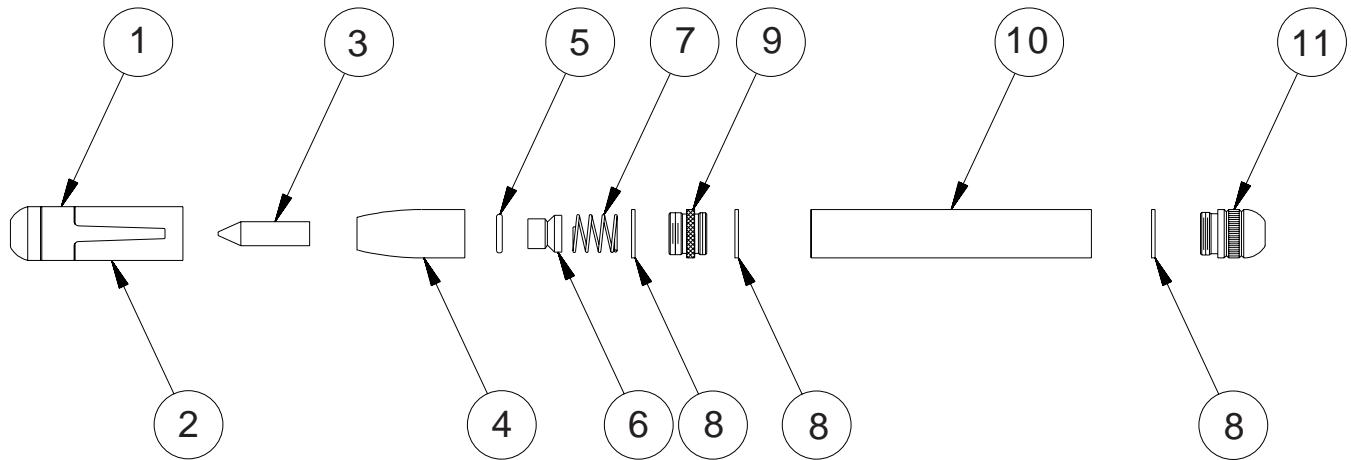

Parts List

SL-1 SUPERLINE MARKER REPLACEMENT PARTS

SL-1 SUPERLINE MARKER

KEY NO.	PART NUMBER	QTY. REQD.	DESCRIPTION
1	SL-09	1	POCKET CLIP
2	SL-08	1	SLIP CAP
3	SL-2	1	ROUND POINT FELT TIP (SOLD IN DOZENS)
	SL-4		CHISEL POINT FELT TIP (SOLD IN DOZENS)
	SL-6		FINELINE ROUND POINT FELT TIP (SOLD IN DOZENS)
	SL-8		FINELINE CHISEL POINT FELT TIP (SOLD IN DOZENS)
4	SL-02	1	NOZZLE
5	SM-07	1	VALVE O-RING, VITON
6	SL-03	1	VALVE
7	SL-05	1	SPRING
8	SL-07	3	KNURLED COUPLING GASKET
9	SL-06	1	KNURLED COUPLING
10	SL-18	1	ALUMINUM HANDLE
11	SL-19	1	END CAP